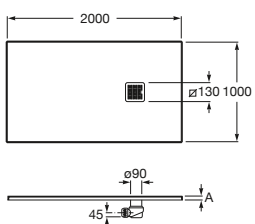

Terran King Size Novedad

Ancho 1000 mm

Plato de ducha de Stonex, con superficie texturizada antideslizante, extraplano y con desagüe de gran caudal.

Plato de ducha sin marco:

Ref. P1017D03E801..0 2000 x 1000 x 31 mm.