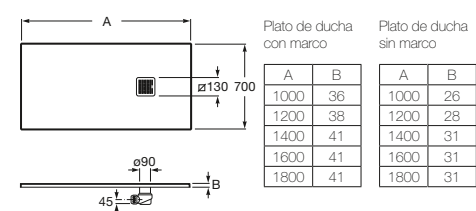

Terran

El plato de ducha a tu medida

Terran Ancho 700 mm

Plato de ducha de Stonex, con superficie texturizada antideslizante, extraplano y con desagüe de gran caudal.

Plato de ducha sin marco:

Ref. P1013E82BC01..0 1000 x 700 x 26 mm.
Ref. P1014B02BC01..0 1200 x 700 x 28 mm.
Ref. P1015782BC01..0 1400 x 700 x 31 mm.
Ref. P1016402BC01..0 1600 x 700 x 31 mm.
Ref. P1017082BC01..0 1800 x 700 x 31 mm.

Plato de ducha con marco*:

Ref. P1023E82BC41..0 1000 x 700 x 36 mm.
Ref. P1024B02BC41..0 1200 x 700 x 38 mm.
Ref. P1025782BC41..0 1400 x 700 x 41 mm.
Ref. P1026402BC41..0 1600 x 700 x 41 mm.
Ref. P1027082BC41..0 1800 x 700 x 41 mm.